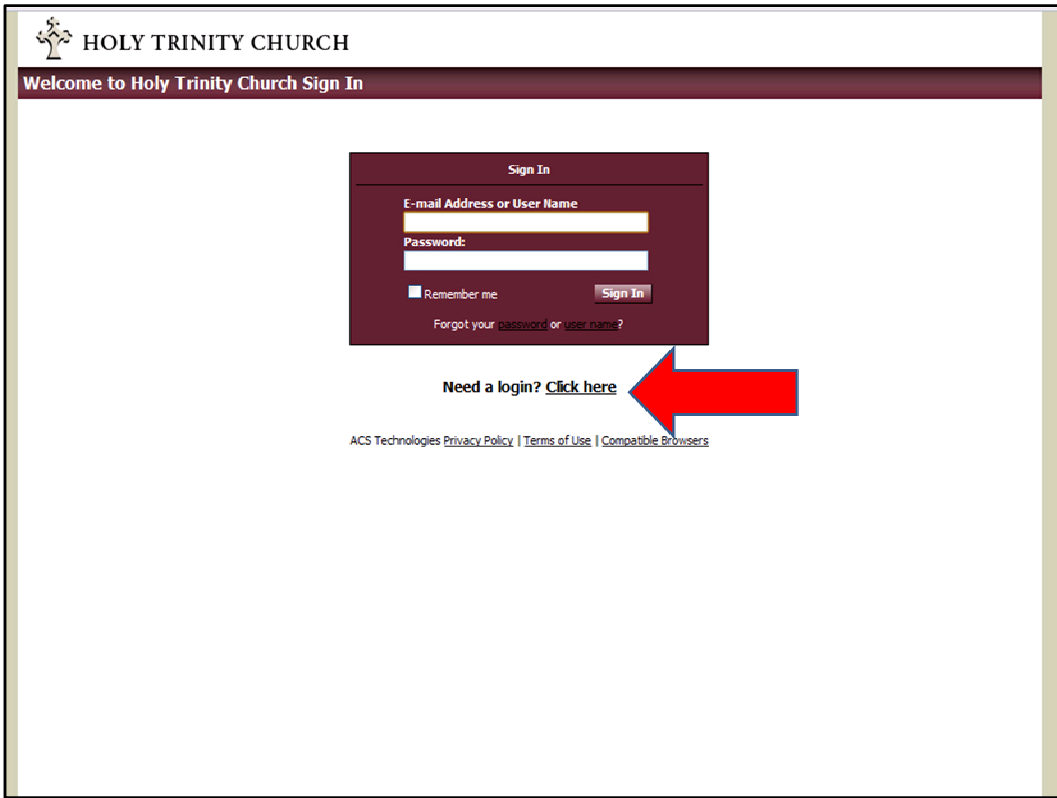

If you have registered before sign in by using your email and created password.

If you have never registered under the maroon sign in box “click here”

Click on "My Complete Profile"

 **HOLY TRINITY CHURCH**